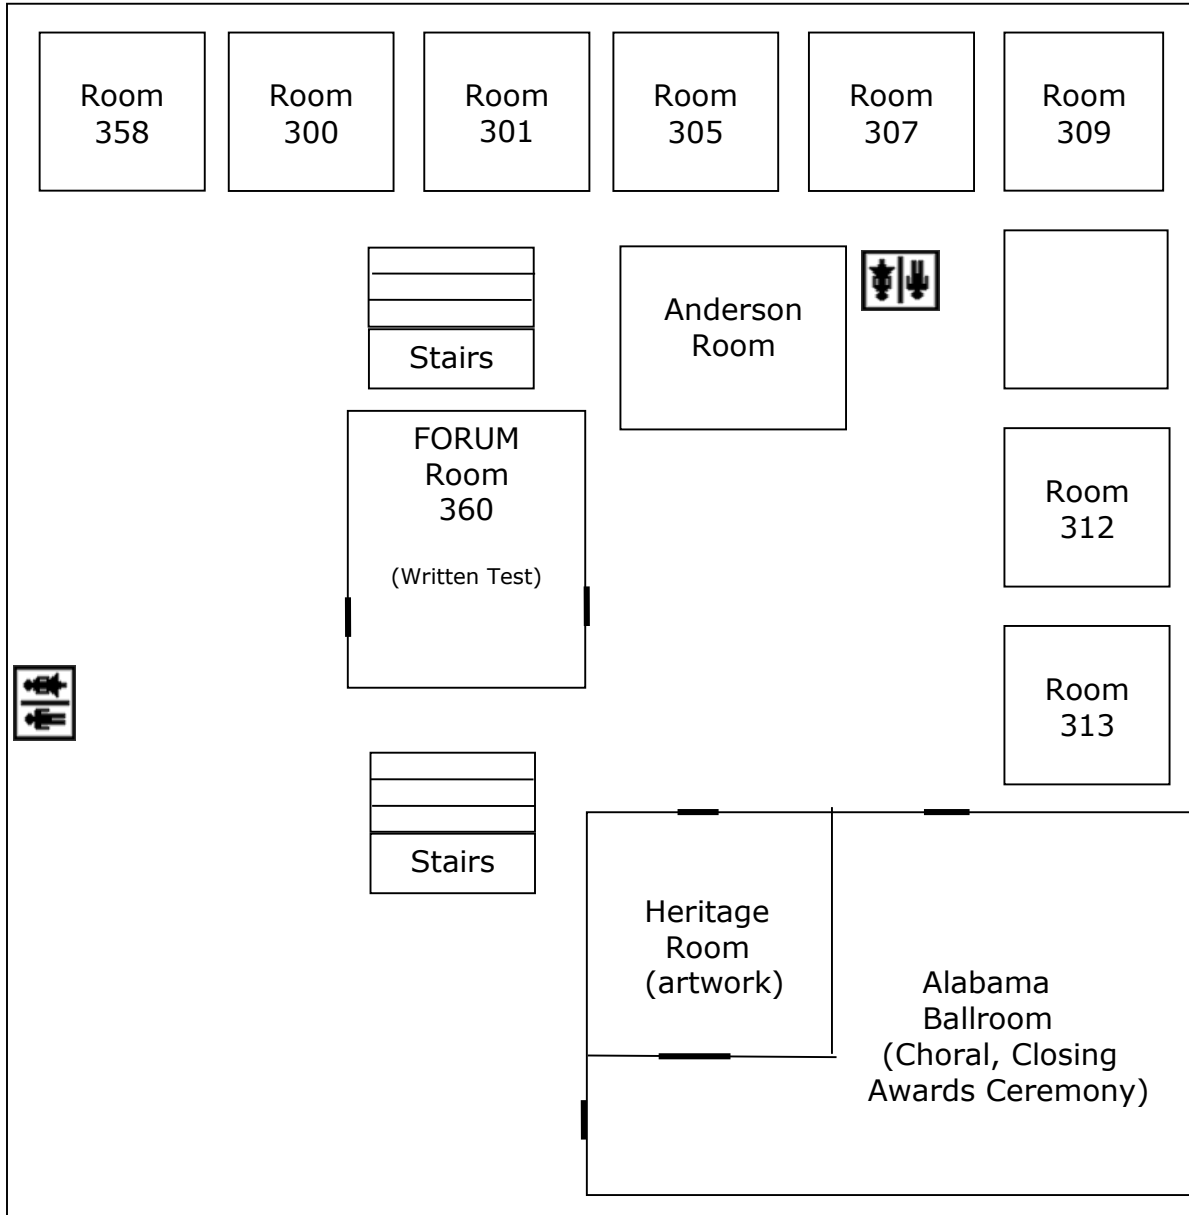

FERGUSON STUDENT CENTER

* Main Floor *

WEST ENTRANCE (PLAZA AREA)

EAST ENTRANCE (BUS DROP-OFF)

FERGUSON STUDENT CENTER

* Upstairs *

WEST

EAST